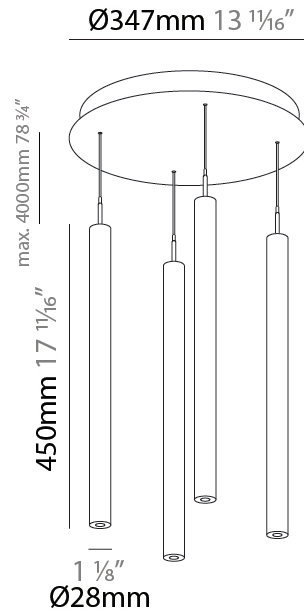

GENERAL

Series: G-Mini Round
Subseries: G-Mini Round Hangover
Brand: Prolight
Division: Architectural
Mounting Type: Suspension
Mounting Location: Ceiling
Subcategory: Spots

PHYSICAL

Shape: Cylinder
Diameter (mm): 347
Diameter (in): 13 11/16
Height (mm): 450
Height (in): 17 11/16
Light Distribution: Direct
Diffuser: Shine Ring - NOR / OPL / YEL / ORA / RED / BLU / GRN
Fixture Finish: SSR / BKV / CWI / CRY / HAB / UFT / ITA / RUA / FTG / MYG / LOD / PUS / FRO / FUP / KIA / POP / BLS / SPG / MEY / GOH / GUM / CHC / COM / ABZ / JAG / OBR / MOS / ROR
Accent Finish: NOF / COP / MIR / SSS
Fixture Material: Extruded Aluminum / Steel
Cable Details: 2,000mm/78 3/4" / 4,000mm/157 1/2" - Cable, Black, Green, Orange, Red, White

ELECTRICAL

Lamp Type: LED (Zhaga Standard)
Input Wattage (W): 26
Total Output Wattage (W): 23.7
Dimming: Non-Dimmable
Driver Included: Yes
Driver Location: Integrated
Driver Type: Constant Current - Universal
Driver Class: Class 2
Input Voltage (V): 120 - 277

LED

Color Temperature (°K): 2700 / 3000 / 3500 / 4000
Max. Delivered Lumen (lm): 1557 / 1421 / 1499 / 1450
Nominal Lumen (lm): 1840 / 1949 / 2057 / 2112
CRI: >90 CRI
Lamp Life (hrs): 50000

OPTICAL

Beam Angle: 32 / 58

RATINGS AND CERTIFICATIONS

Certified By: Certified for North American Standards
IP rating: IP20