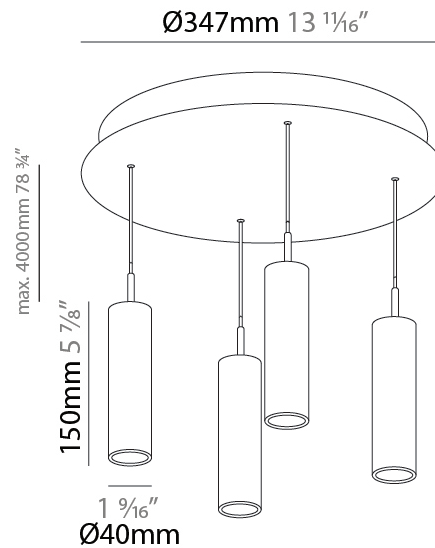

GENERAL

Series: G-Mini Round
Subseries: G-Mini Round Hangover
Brand: Prolight
Division: Architectural
Mounting Type: Suspension
Mounting Location: Ceiling
Subcategory: Spots

PHYSICAL

Shape: Cylinder
Diameter (mm): 347
Diameter (in): 13 1/16
Height (mm): 150
Height (in): 5 7/8
Light Distribution: Direct
Fixture Finish: SSR / BKV / CWI / CRY / HAB / UFT / ITA / RUA / FTG / MYG / LOD / PUS / FRO / FUP / KIA / POP / BLS / SPG / MEY / GOH / GUM / CHC / COM / ABZ / JAG / OBR / MOS / ROR
Accent Finish: NOF / COP / MIR / SSS
Fixture Material: Extruded Aluminum / Steel
Cable Details: 2,000mm/78 3/4" / 4,000mm/157 1/2" - Cable, Black, Green, Orange, Red, White

ELECTRICAL

Lamp Type: LED (Zhaga Standard)
Input Wattage (W): 39
Total Output Wattage (W): 35.4
Dimming: Non-Dimmable
Driver Included: Yes
Driver Location: Integrated
Driver Type: Constant Current - Universal
Driver Class: Class 2
Input Voltage (V): 120 - 277

LED

Color Temperature (°K): 2700 / 3000 / 3500 / 4000
Max. Delivered Lumen (lm): 2776 / 2904 / 3012 / 3080
Nominal Lumen (lm): 3878 / 4056 / 4206 / 4301
CRI: >90 CRI
Lamp Life (hrs): 50000

OPTICAL

Beam Angle: 40 / 52

RATINGS AND CERTIFICATIONS

Certified By: Certified for North American Standards
IP rating: IP20